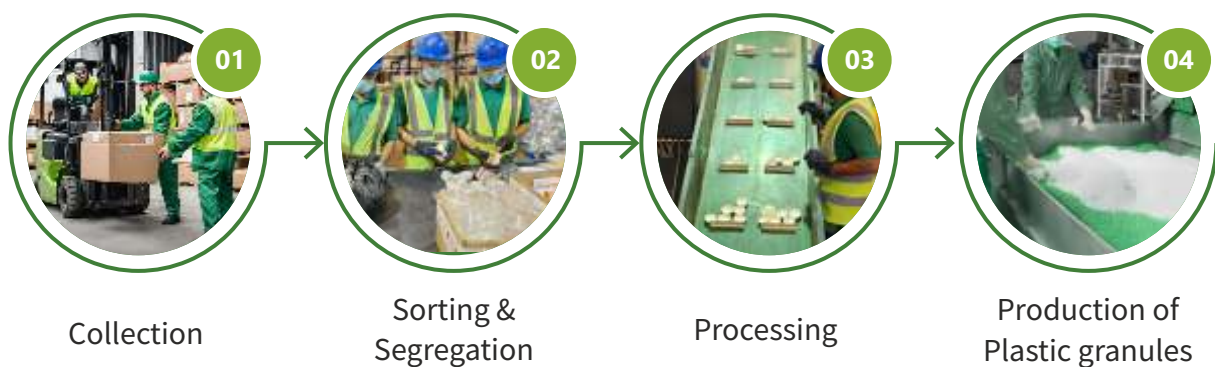

HOW WE TRANSFORM WASTES