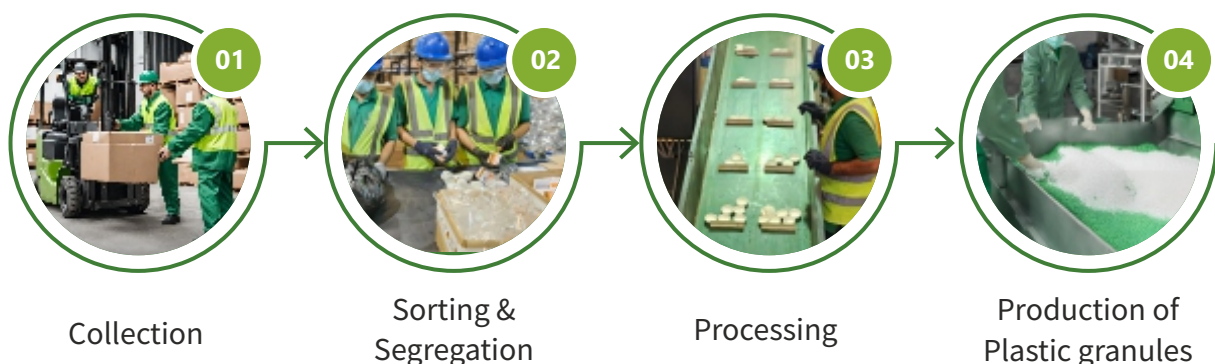

HOW WE TRANSFORM WASTES