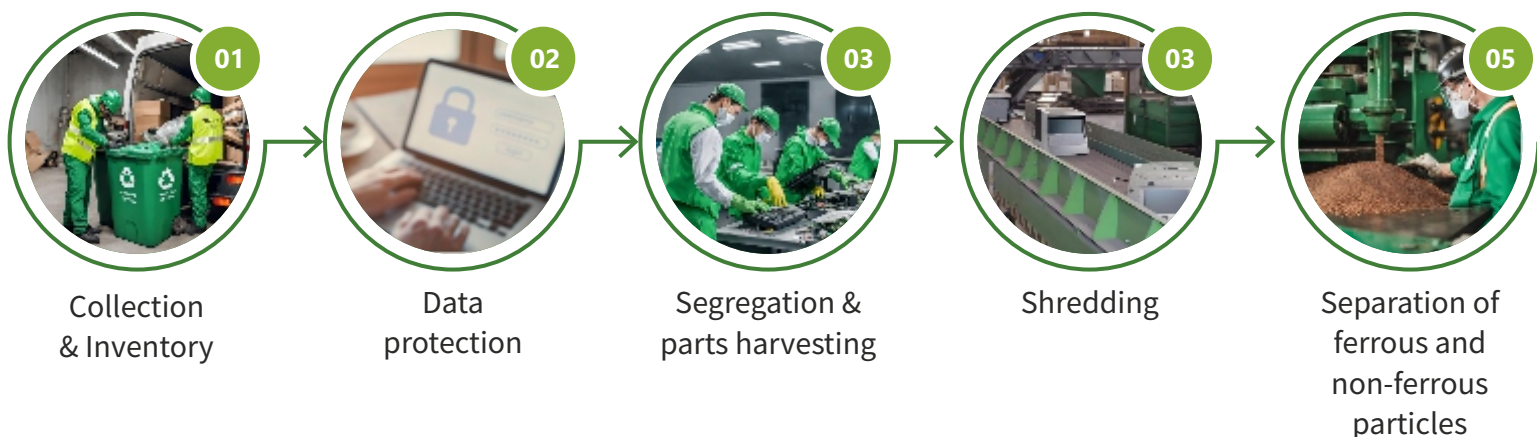

HOW WE TRANSFORM WASTES

E- WASTE (WEEE) RECYCLING & DATA PROTECTION SERVICES

At Greenland Recycling Solutions, we are dedicated to promoting a circular economy and reducing the environmental impact of electronic waste. Join us in our mission to dispose of electronic equipment responsibly and sustainably.

Together, we can make a significant impact on e-waste reduction.

WE OFFER

- IT asset recovery
- Device deployment
- Hardware destruction
- Data deletion

WHAT WE ACCEPT

Desktops and laptops | Printers and fax machine
Mobiles and telephone | Household electronic

HOW WE TRANSFORM WASTES

TEXTILE AND FABRIC RECYCLING

Annually, tons of clothing contribute to landfills, and textile waste takes 1 to 200 years to decompose, releasing harmful greenhouse gases in the process.